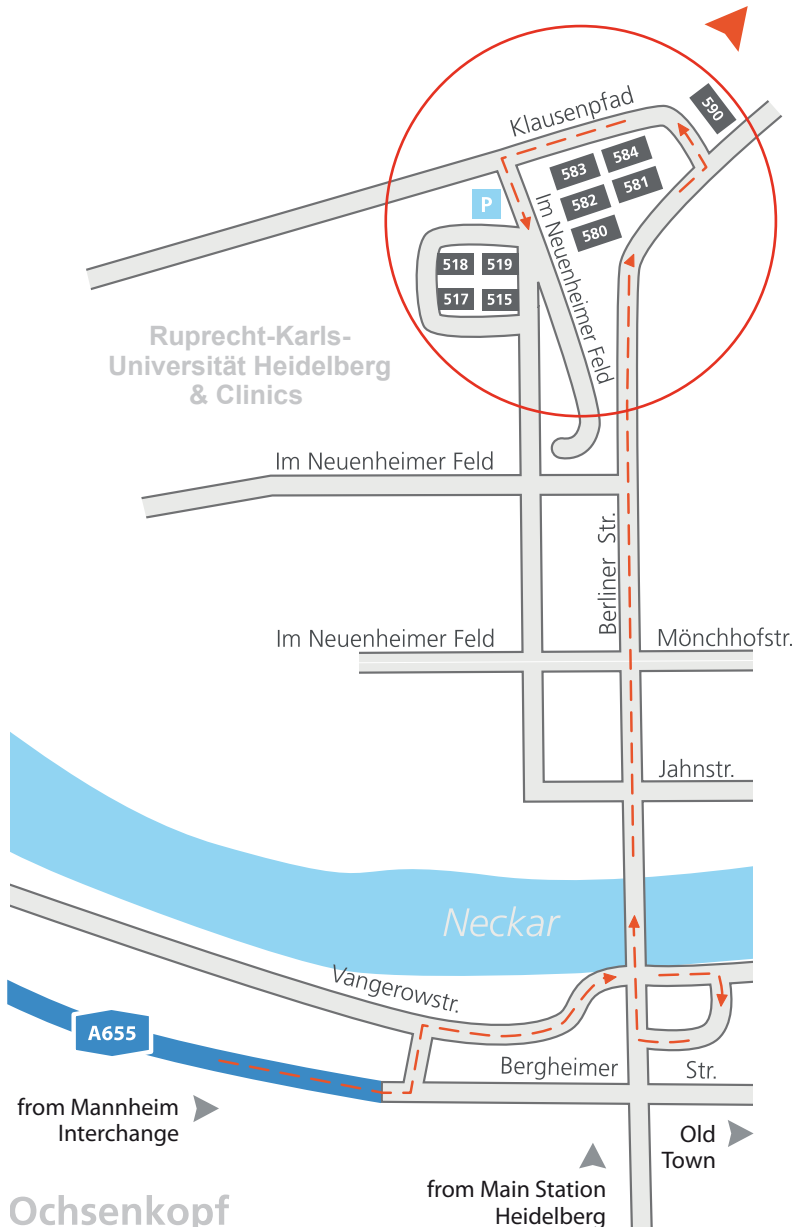

Technologiepark
Heidelberg GmbH

Technologiepark Heidelberg - BioPark
Im Neuenheimer Feld 582, 69120 Heidelberg

Direction Map

Longitude: 49° 42'

Latitude: 8° 86'

- | | |
|---|---|
| 515 | WISAG Facility Management GmbH |
| 580/581 | DKFZ Deutsches Krebsforschungszentrum |
| 582 | BioRN Association & Management
ExploHeidelberg, Teaching Lab
Technologiepark ConferenceCenter |
|  | Technologiepark Heidelberg GmbH
Campus Office
Technologiepark International PartnerPort |
| 583 | IKTZ, Blood Donation
Kindergarten |
| 584 | RN Immobilienmanagement GmbH |
| 585 | Technologiepark Cafeteria |
| 590 | Octapharma Biopharmaceuticals GmbH |